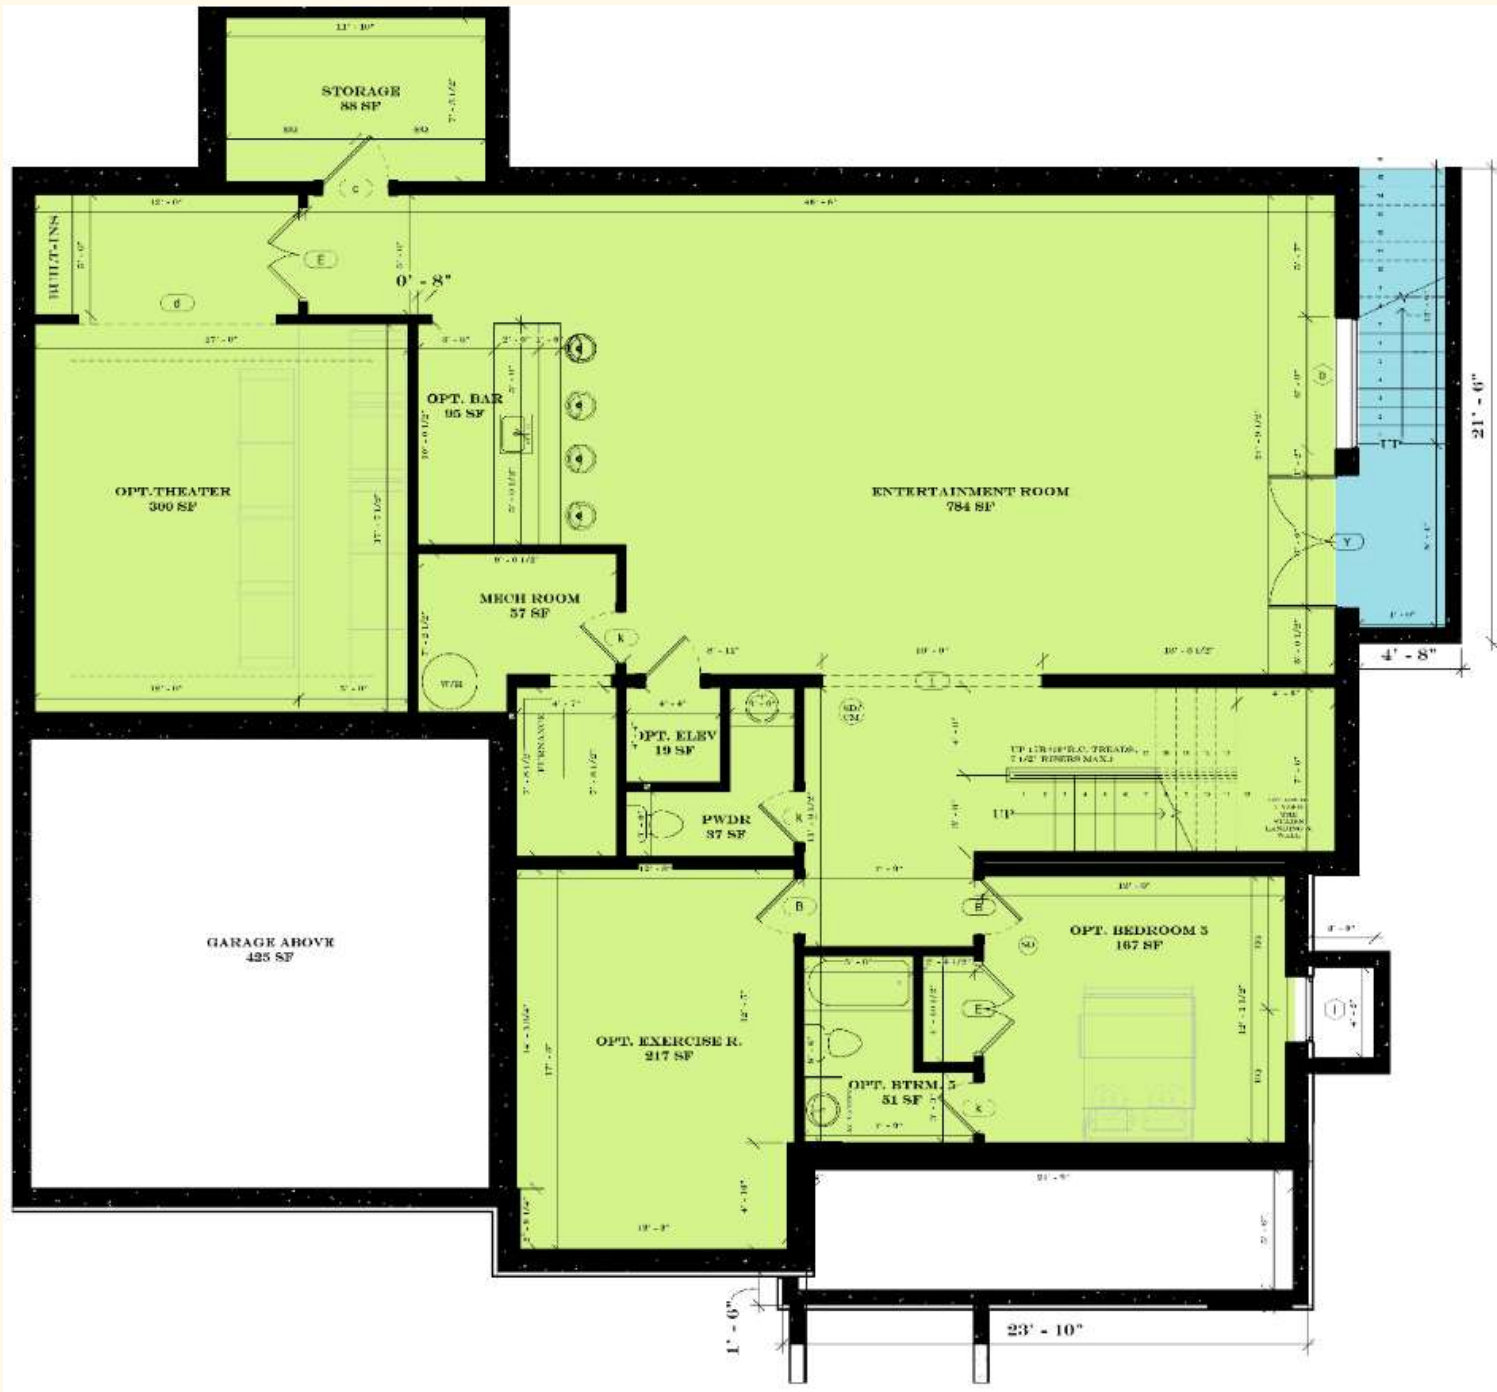

The New Krakow Model

Side View

Rear Elevation, Opt. Walk-Out (Lot dependent)

GREEN BUILDING GROUP
GREEN & SUSTAINABLE CONSTRUCTION CO.

Green Logic, Inc.
1934 Old Gallows Road
5th Floor
Vienna, VA 22182
(703) 860-3100
